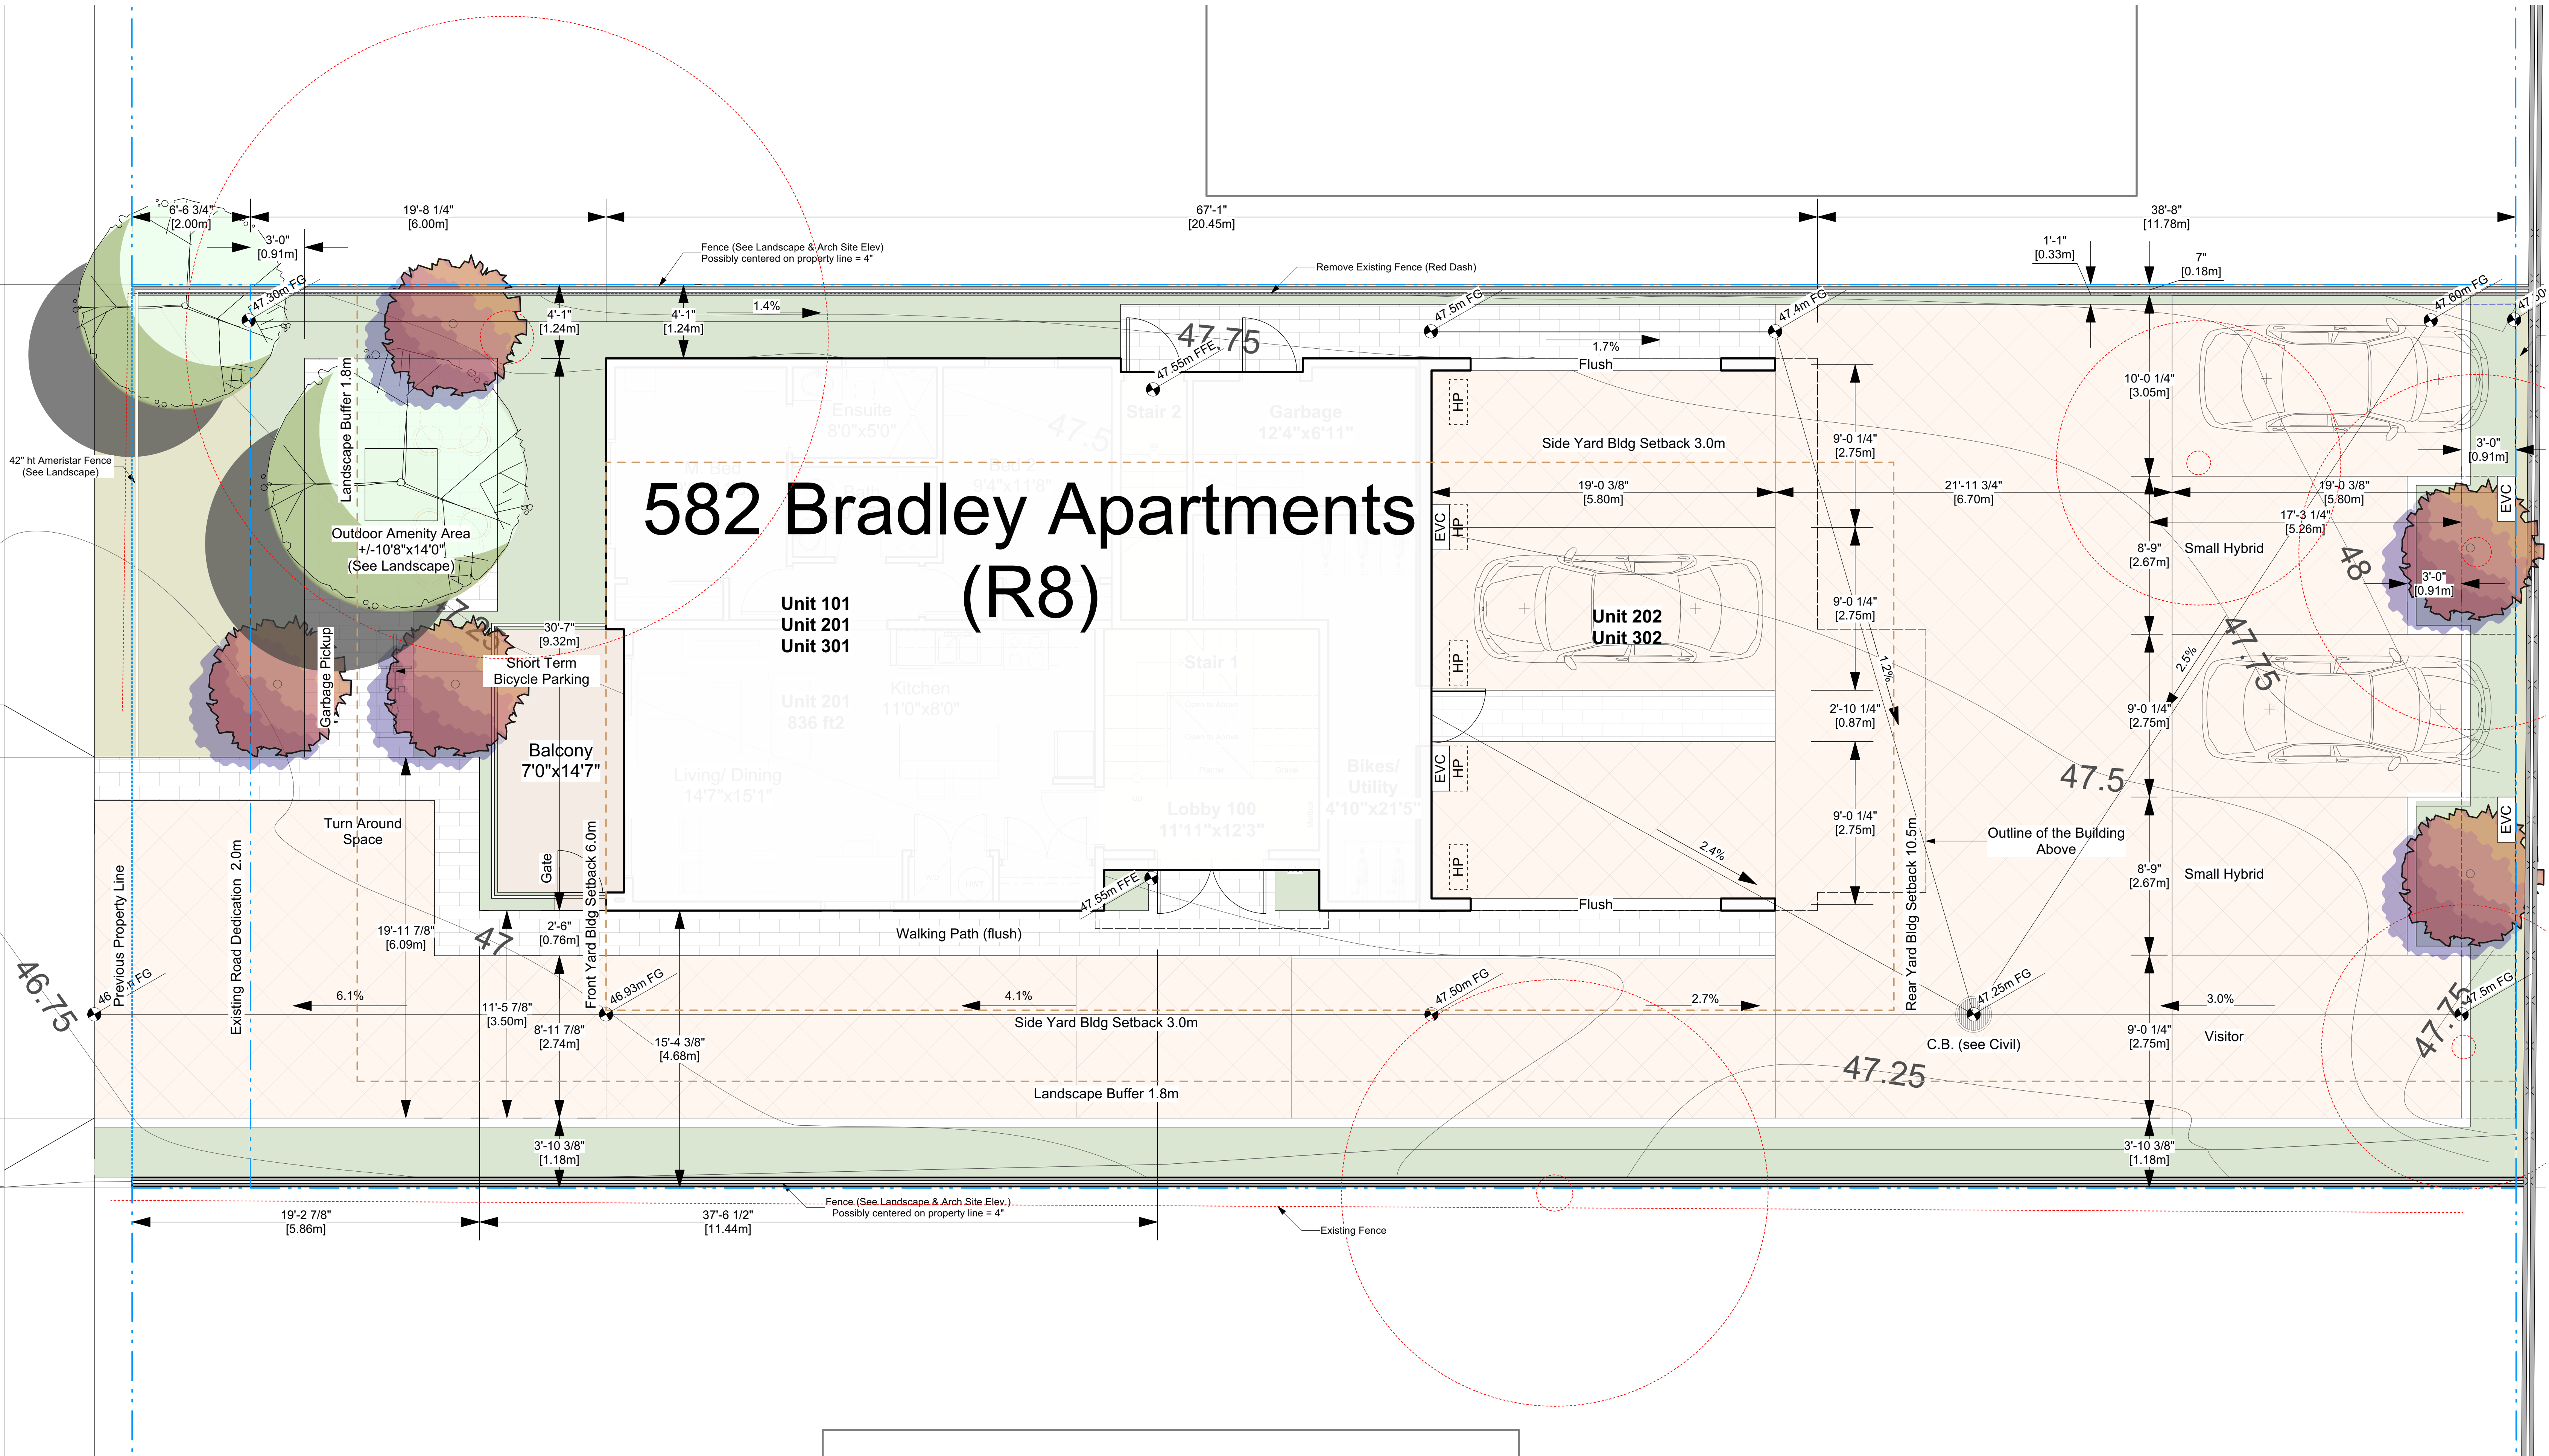

582 Bradley Apartments (R8)

Unit 101
Unit 201
Unit 301

Unit 202
Unit 302

Unit 48

1 Site / L1 Floor Plan
Scale: 1/4" = 1'-0"

RECEIVED
DP1293
2023-APR-27